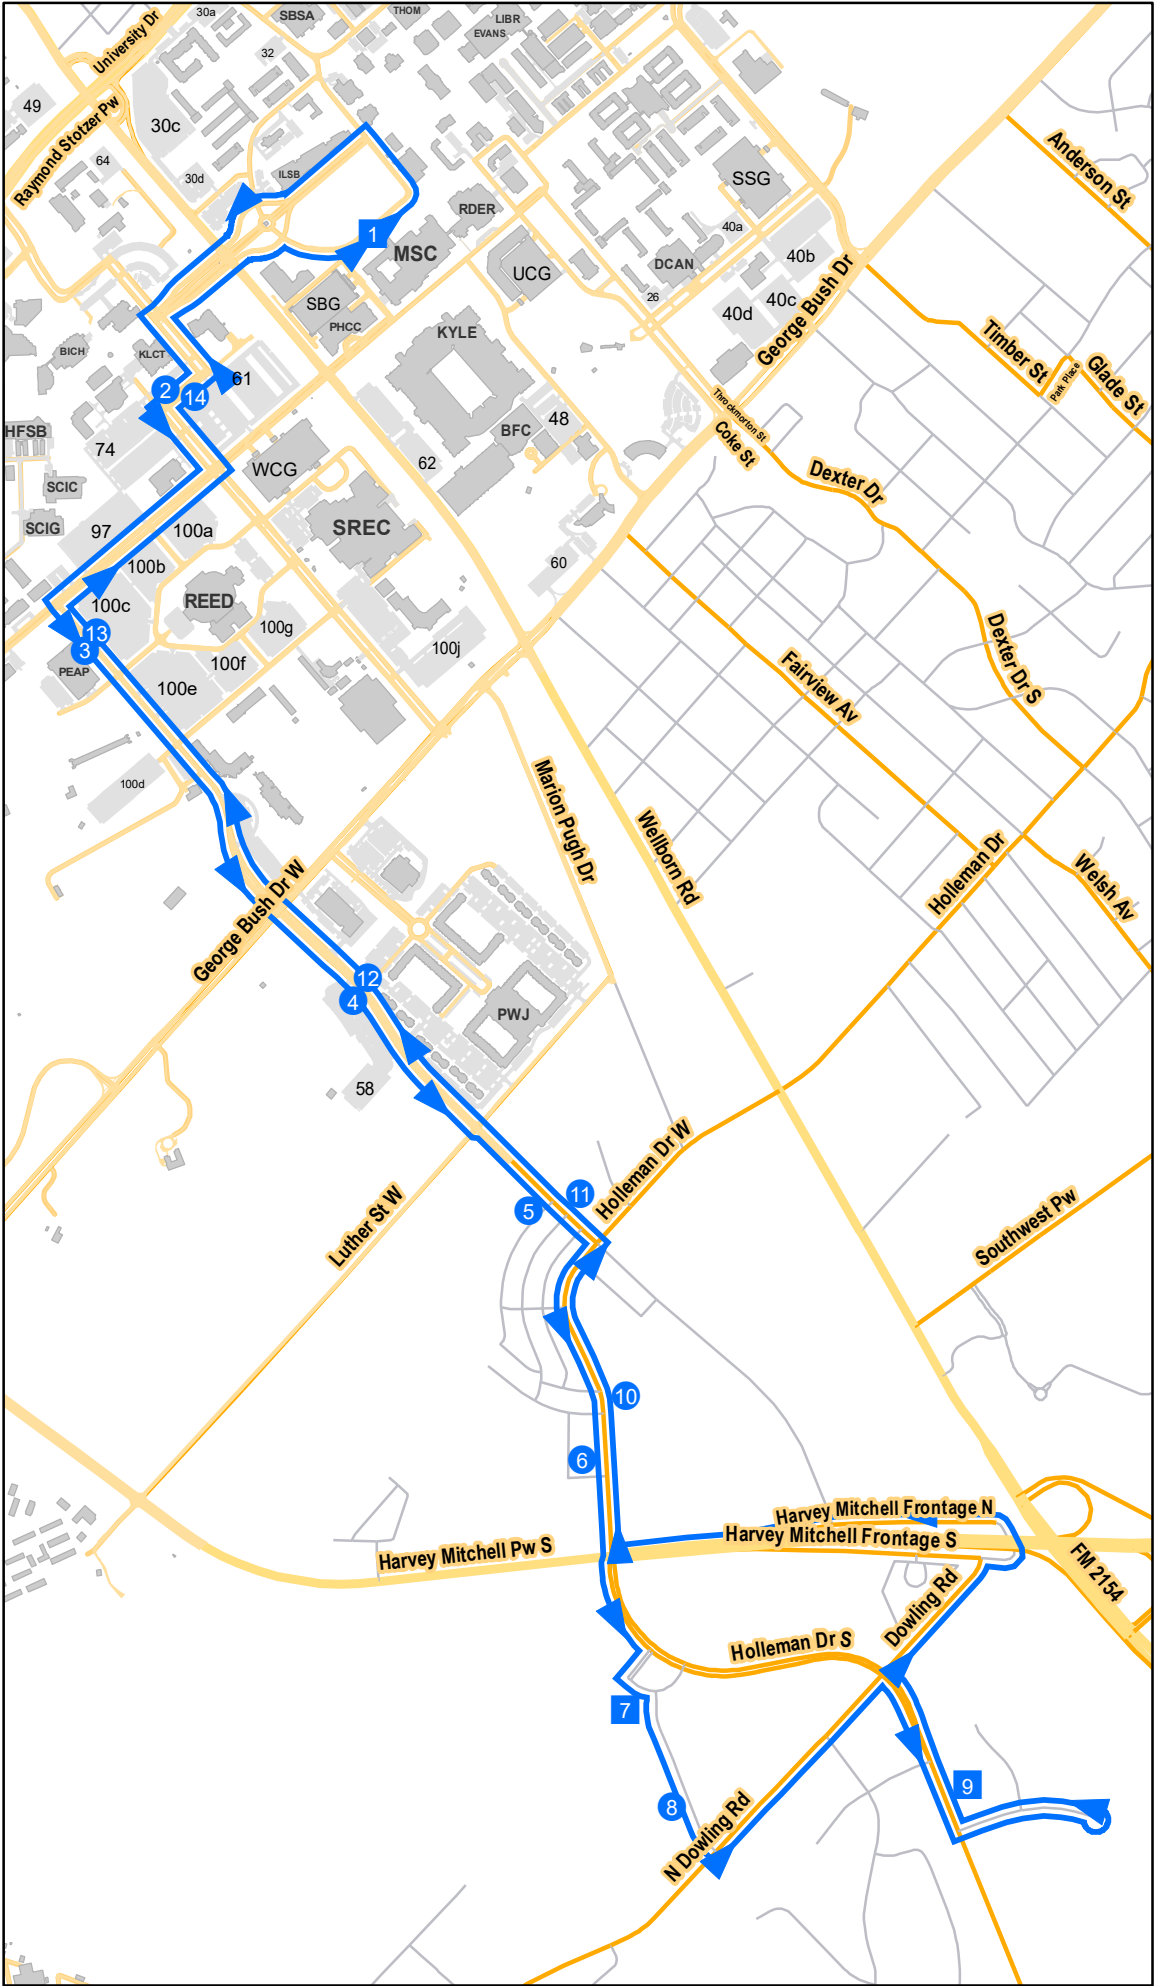

Route 40

1. MSC
2. Kleberg - Outbound
3. Physical Education - Outbound
4. Penberthy @ Park West - Out
5. Jones-Butler @ Woodsman - Out
6. Holleman @ Legacy
7. Holleman South
8. Junction Boys
9. General Pkwy @ Holleman
10. Holleman @ Corregidor
11. Jones-Butler @ Woodsman - In
12. Penberthy @ Park West - In
13. Physical Education - Inbound
14. Kleberg - Inbound

● Regular Bus Stops ■ Bus Stops with specific leave times