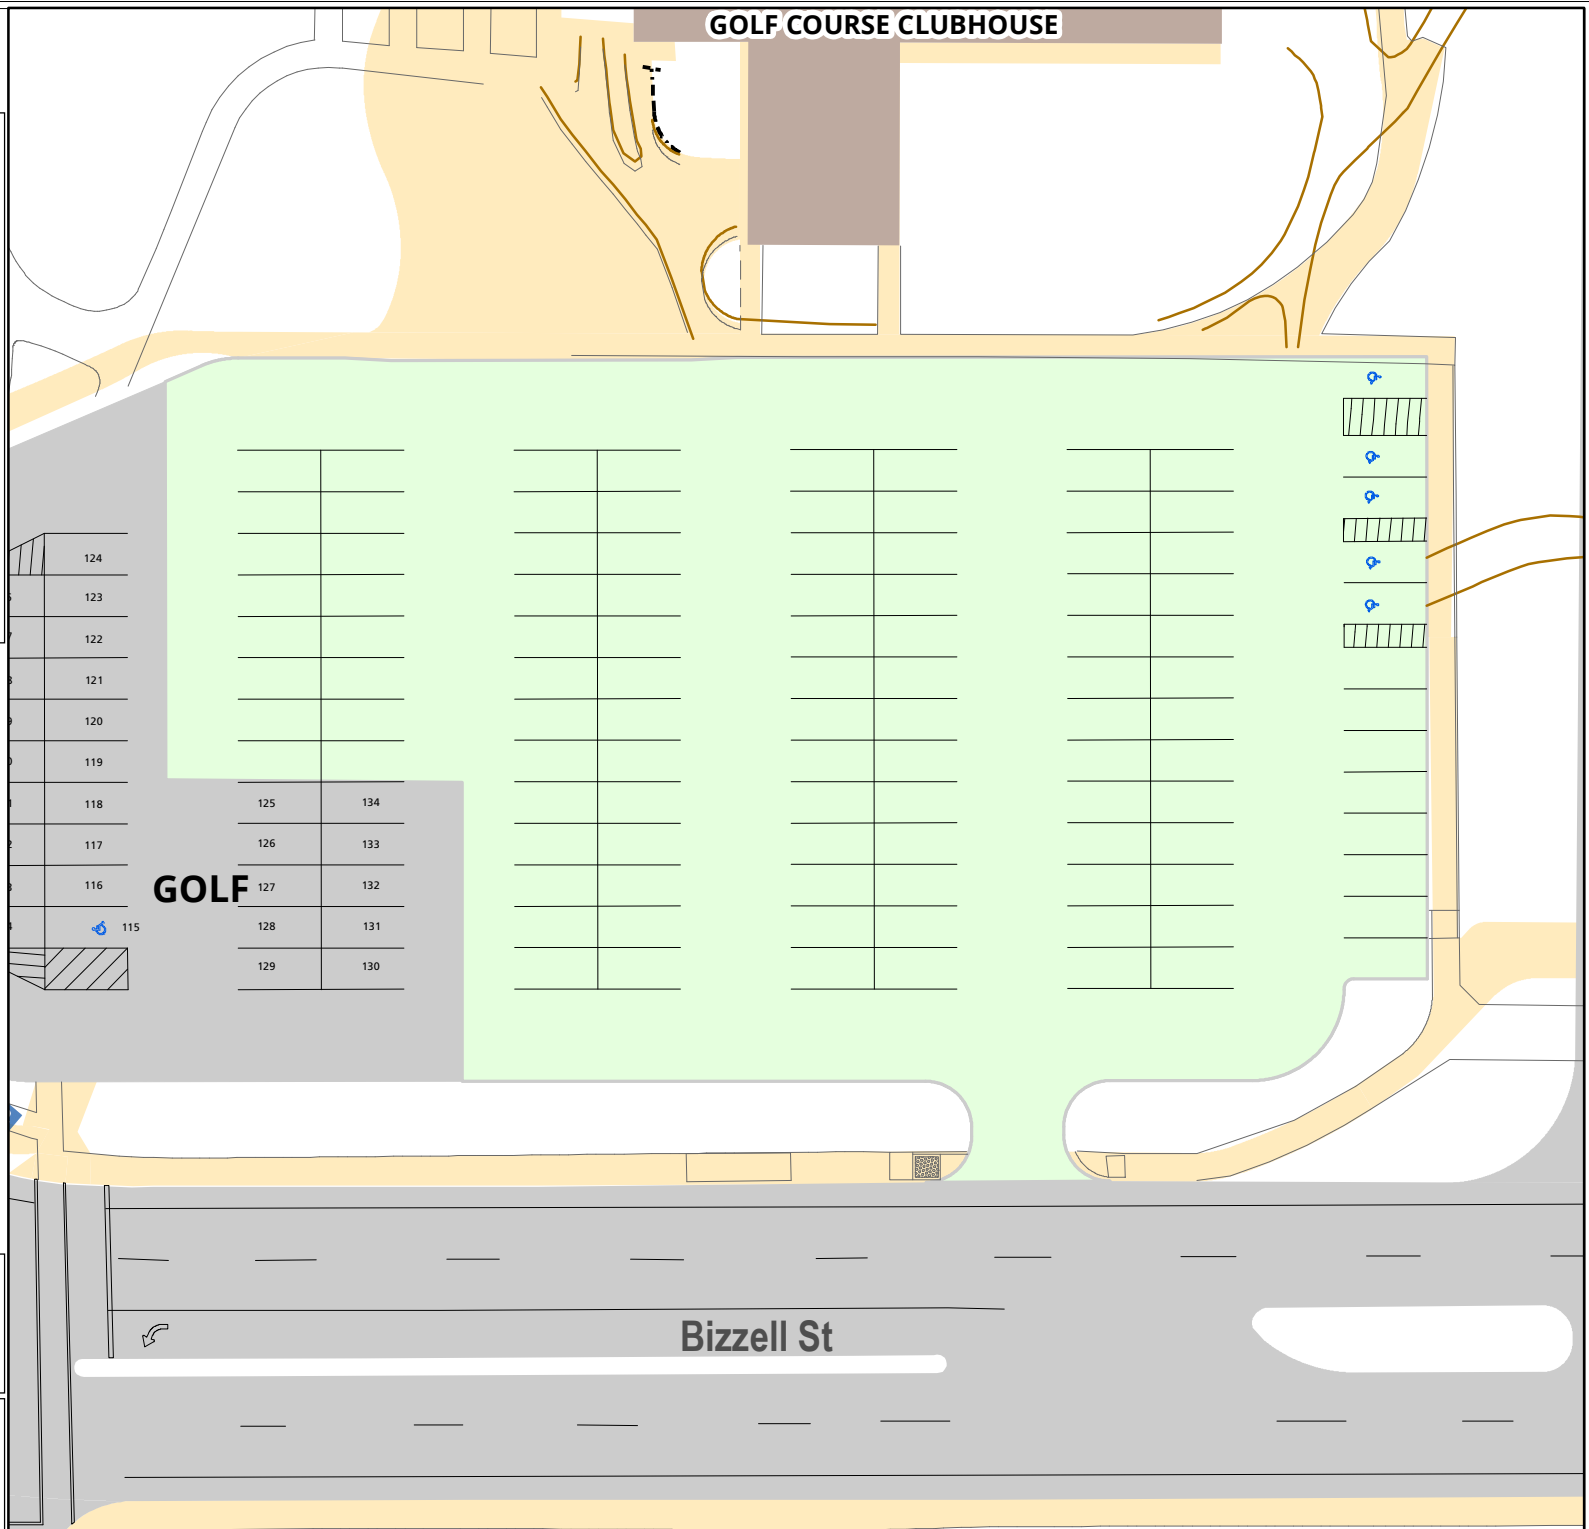

Golf Lot

Parking Space Count:

Regular:	0
Reserved:	0
DVS:	0
Visitor:	33
Accessible:	5
Visitor Accessible:	1
Timed:	0
Service:	0
U.B.:	0
Motorcycle:	0
Loading:	0
Other:	102
RV:	0

Total: 141

Lost to (Currently Under) Construction: 0

40 Feet