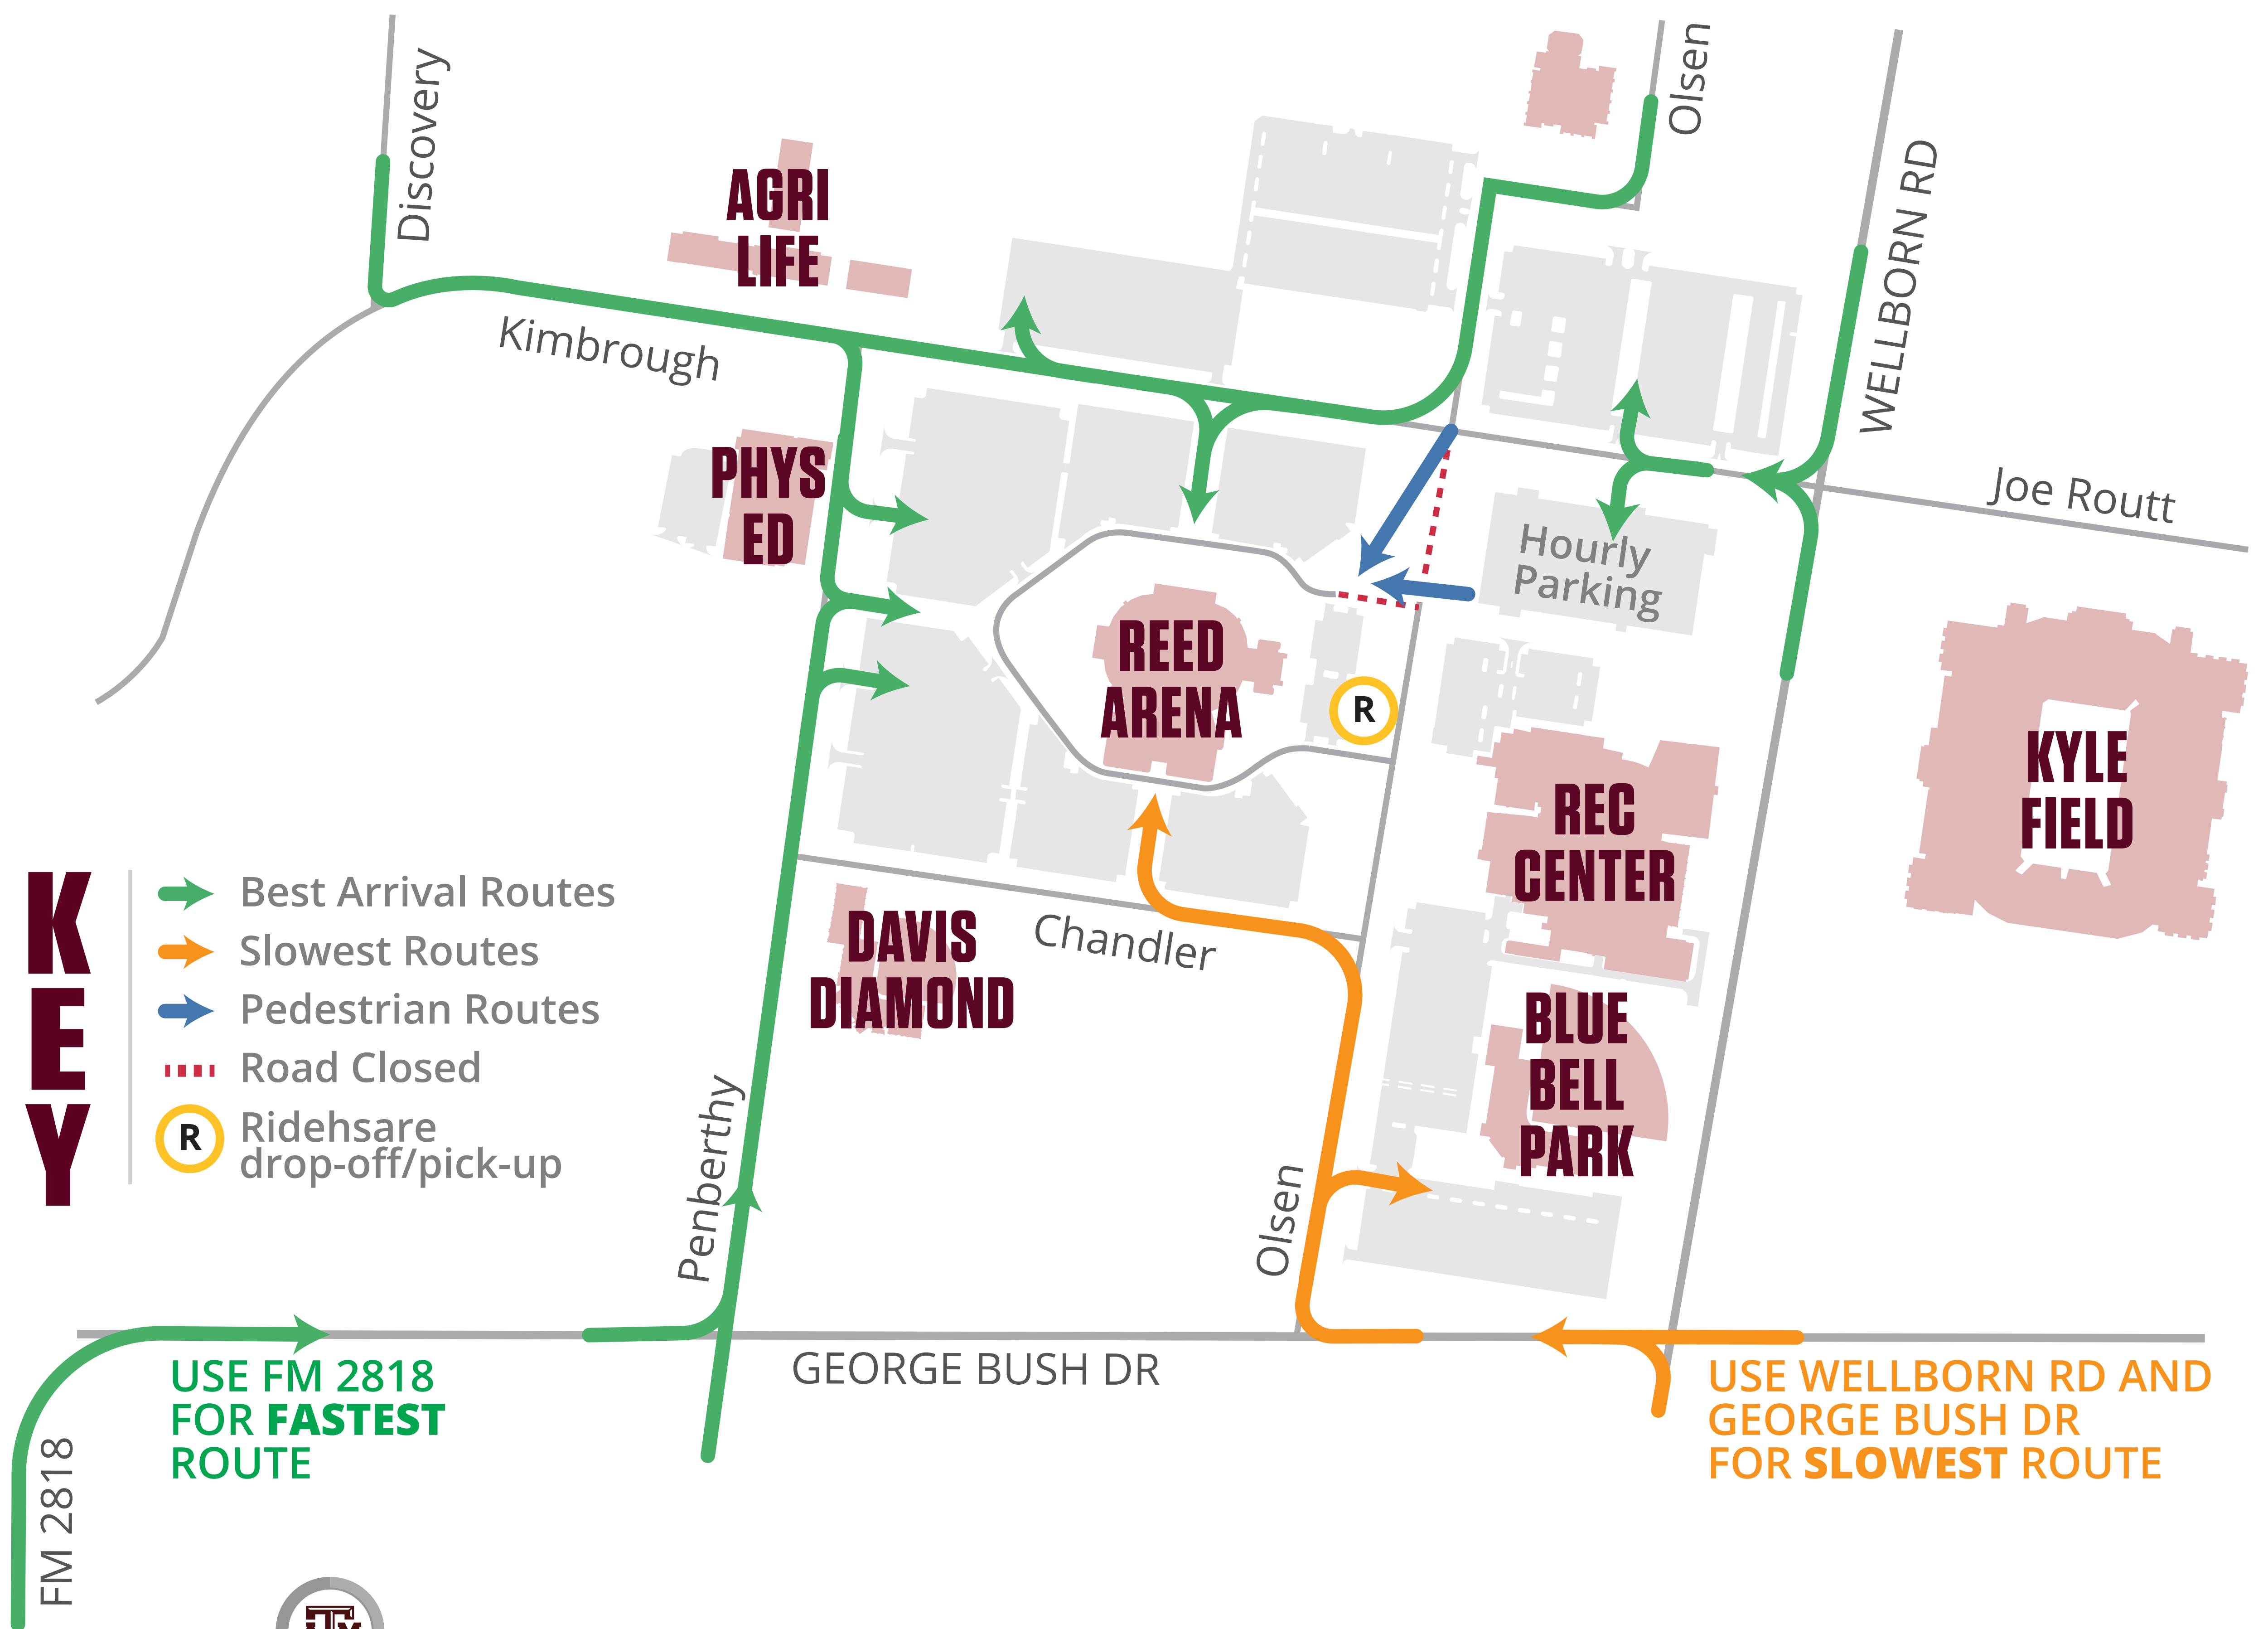

# GETTING TO AGGIE BASKETBALL GAMES

Use FM 2818 for quickest arrival, avoid George Bush Dr. and Wellborn Rd.

DESTINATION  
**AGGIELAND**

**AGGIE ATHLETICS**

visit [12thman.com](http://12thman.com) for tickets and athletics info

**FOLLOW US ON TWITTER**

@GetToAggieGame for gameday traffic updates

**WHERE'S MY BUS?**

visit [m.tamu.edu](http://m.tamu.edu) for real-time bus locations